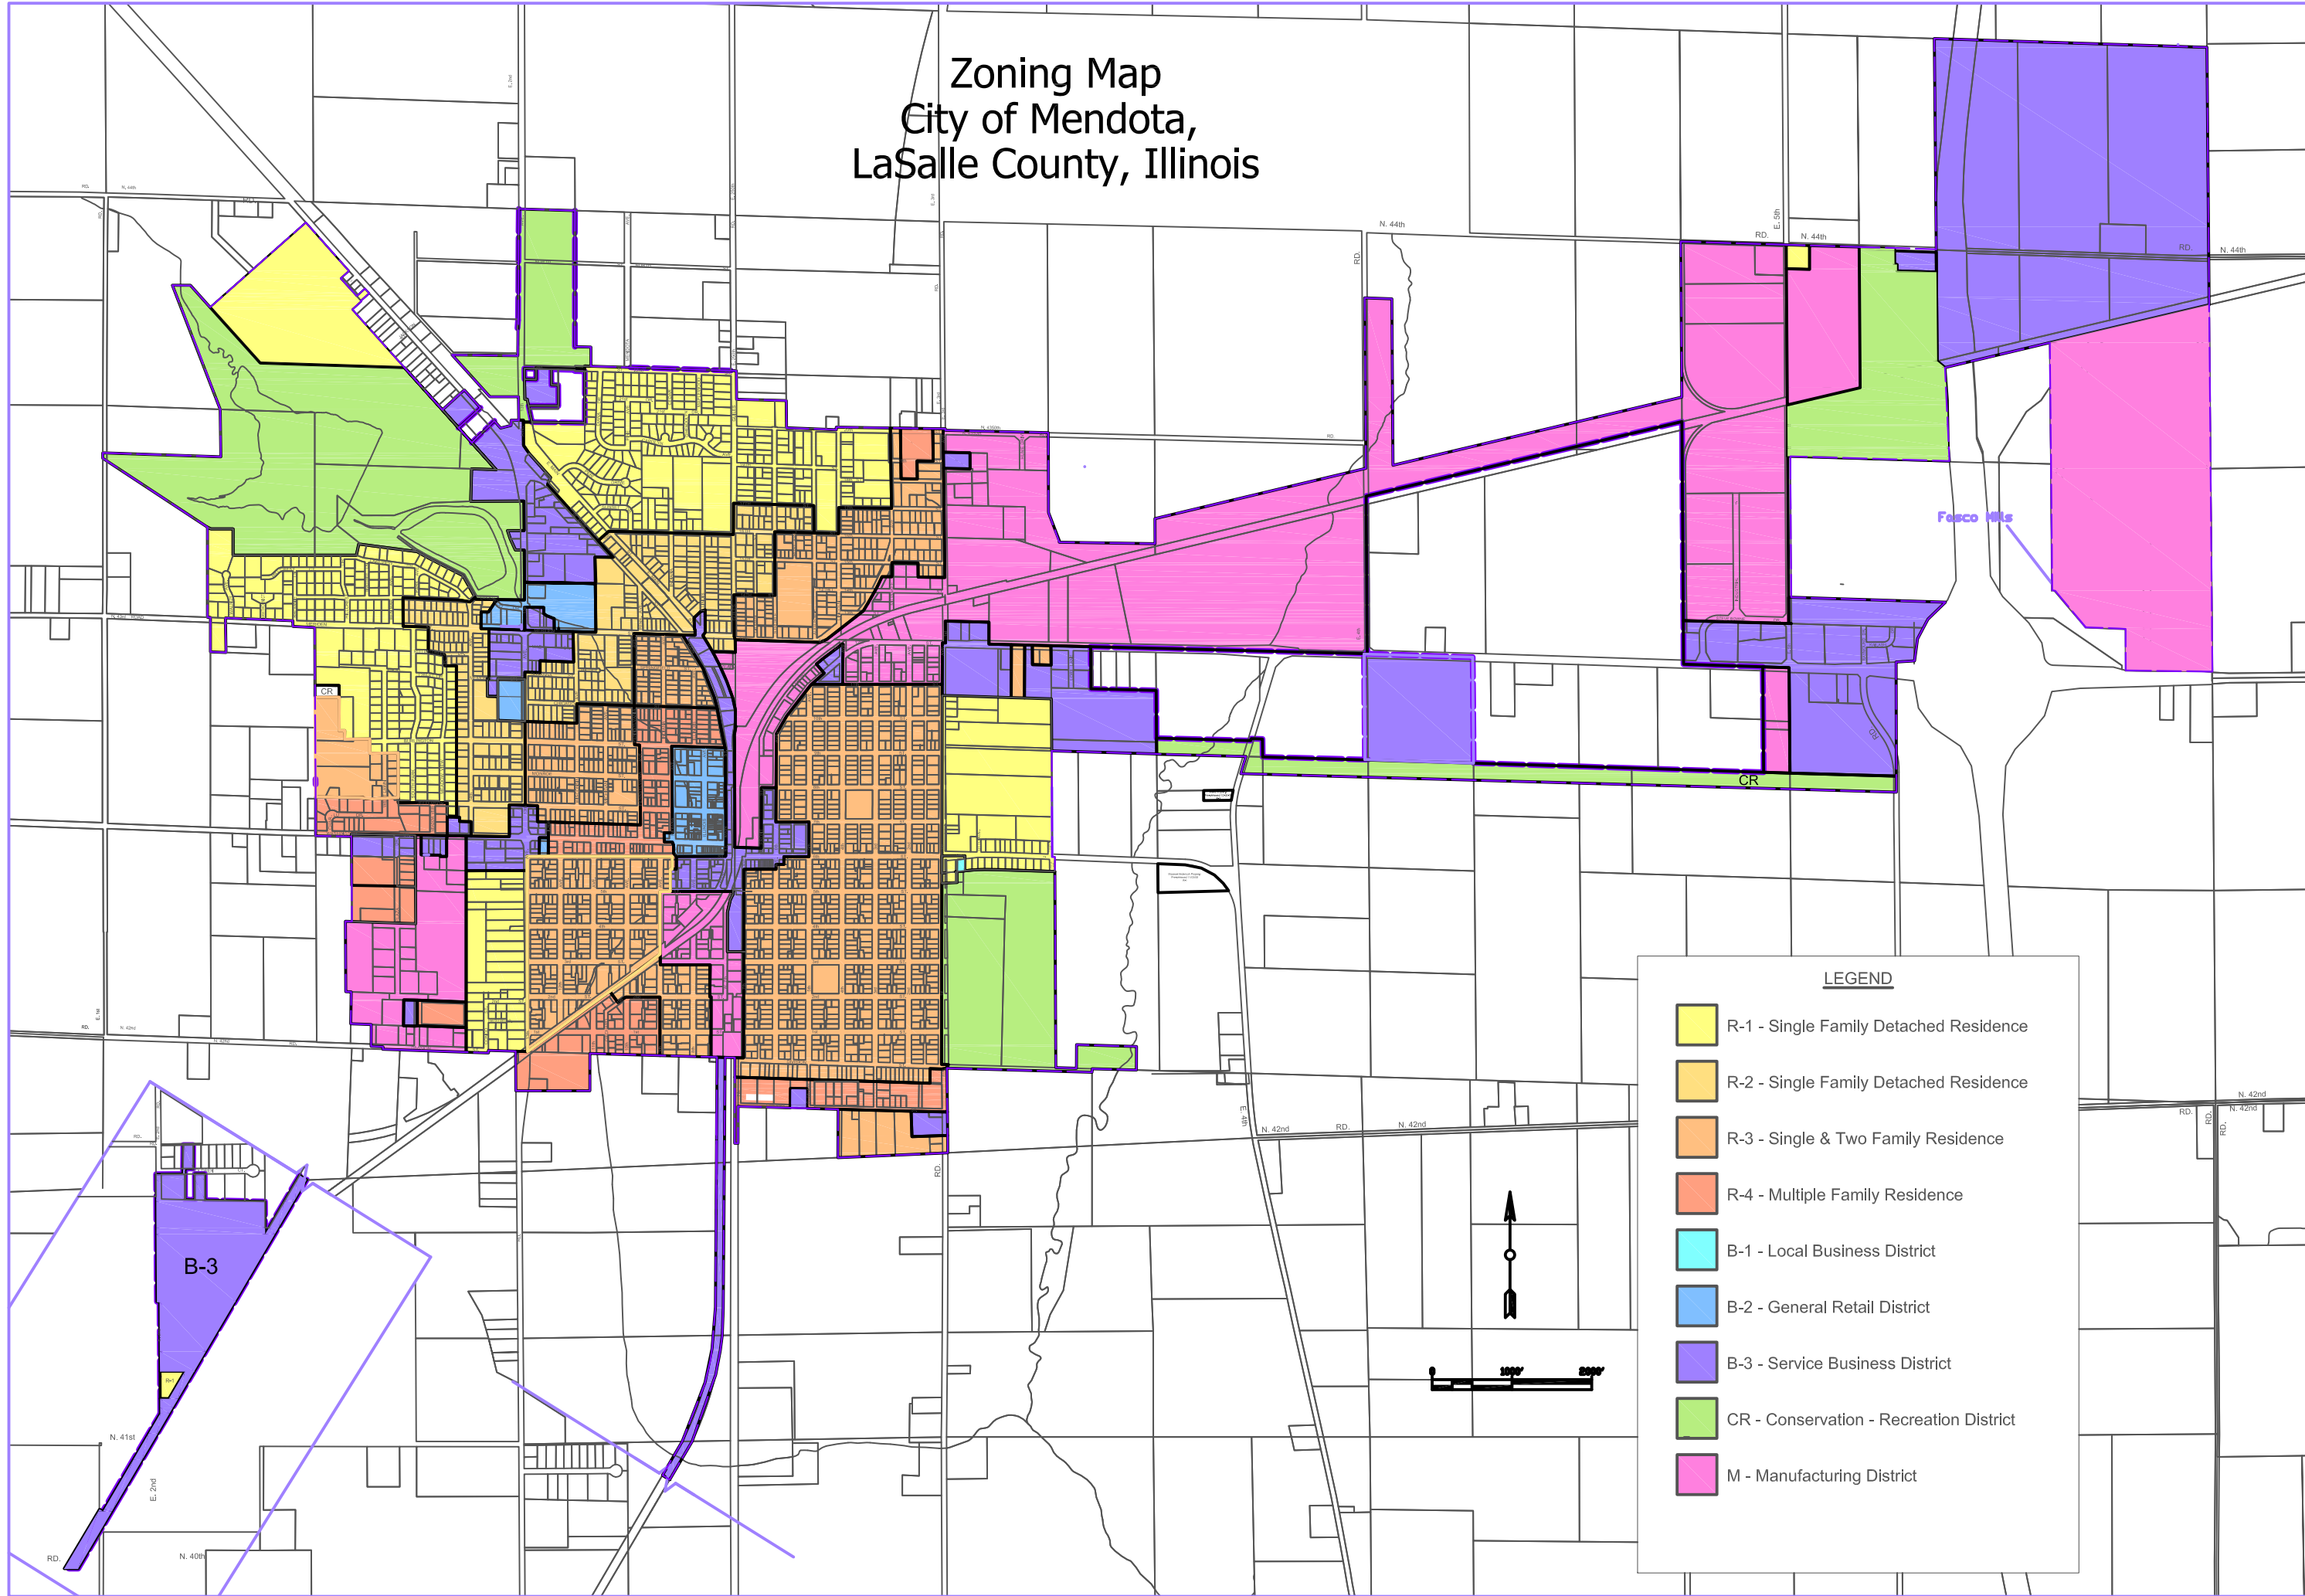

# Zoning Map City of Mendota, LaSalle County, Illinois

## LEGEND

- R-1 - Single Family Detached Residence
- R-2 - Single Family Detached Residence
- R-3 - Single & Two Family Residence
- R-4 - Multiple Family Residence
- B-1 - Local Business District
- B-2 - General Retail District
- B-3 - Service Business District
- CR - Conservation - Recreation District
- M - Manufacturing District