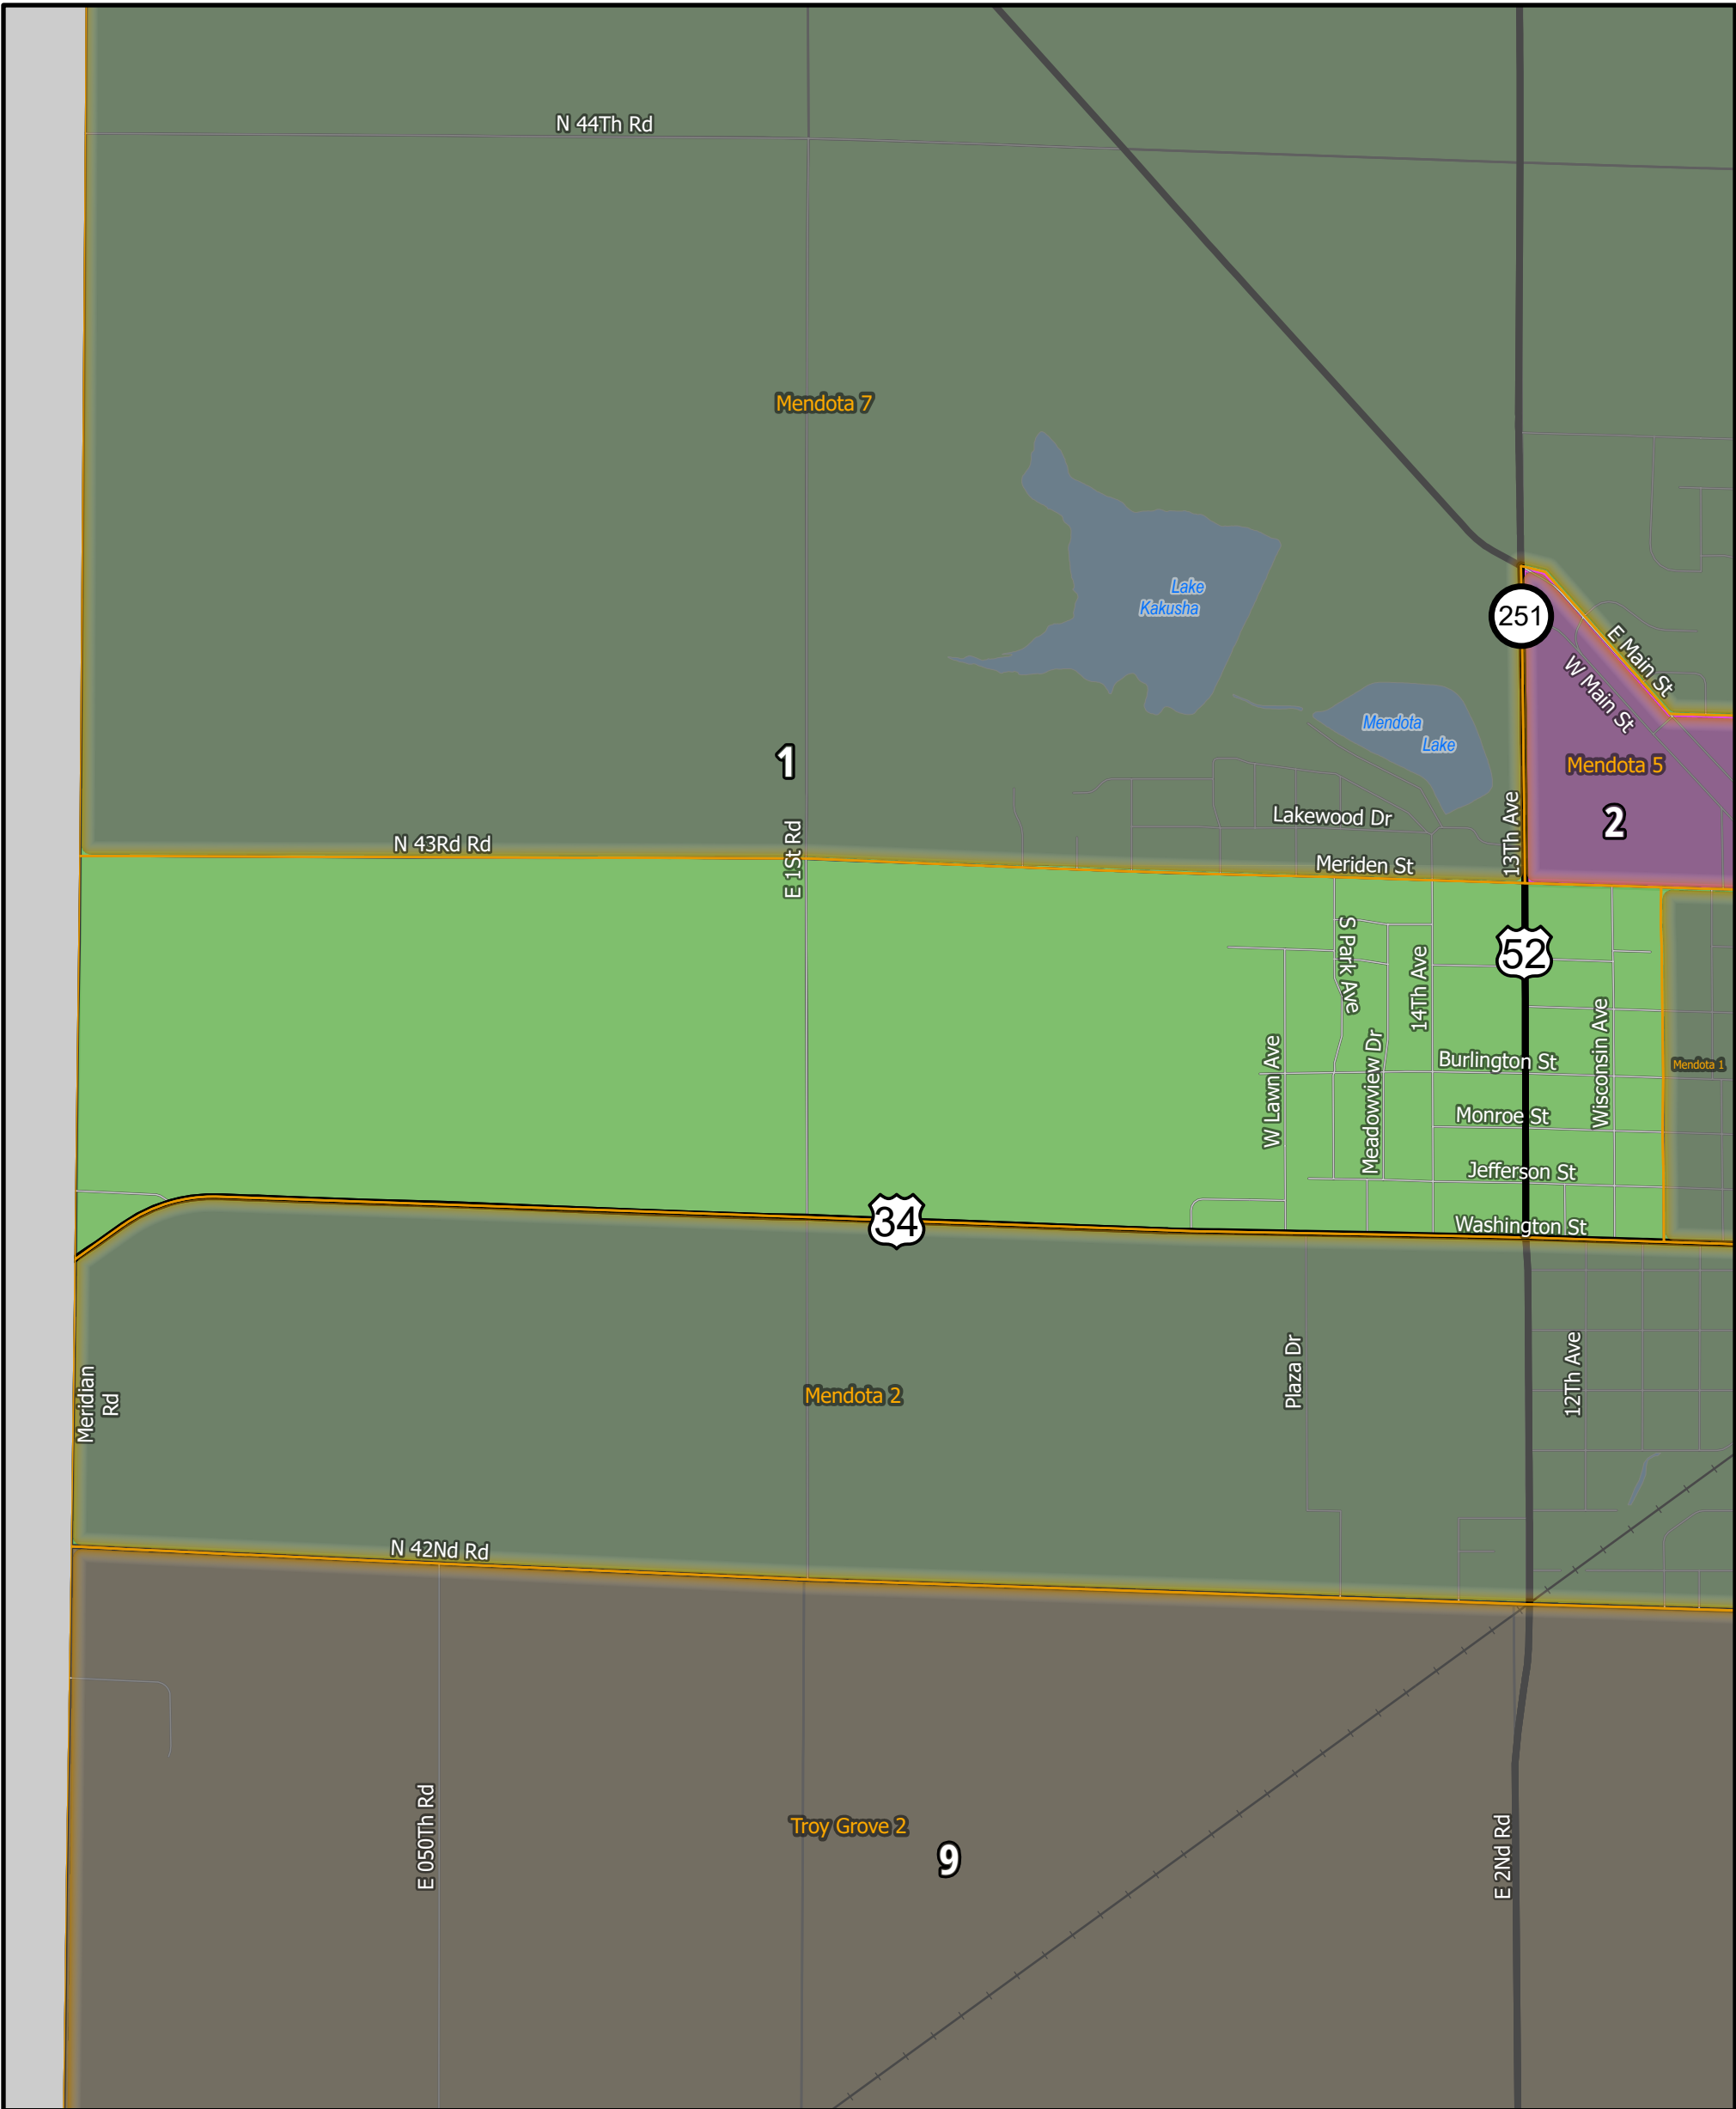

MENDOTA 6 PRECINCT

Legend

- Precincts
- Water
- Political Townships
- Sections

County Board District

- 1
- 2
- 9

Map Created December, 2021
by Bruce Harris & Associates, Inc.
21 N. River St.
Batavia, Illinois

Sources: LaSalle County GIS
United States Census Bureau
Illinois Department of Transportation