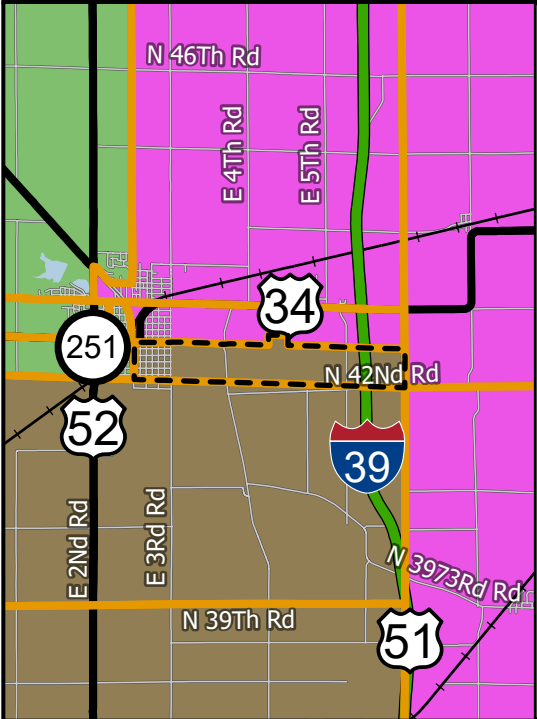

MENDOTA 1 PRECINCT

Legend

-  Precincts
-  Political Townships
-  Sections

County Board District

-  1
-  2

Map Created December, 2021
 by Bruce Harris & Associates, Inc.
 21 N. River St.
 Batavia, Illinois

Sources: LaSalle County GIS
 United States Census Bureau
 Illinois Department of Transportation

MENDOTA 2 PRECINCT

Legend

- Precincts
- Water
- Political Townships
- Sections

County Board District

- 1
- 2
- 9

Map Created December, 2021
 by Bruce Harris & Associates, Inc.
 21 N. River St.
 Batavia, Illinois

Sources: LaSalle County GIS
 United States Census Bureau
 Illinois Department of Transportation

MENDOTA 3 PRECINCT

Legend

- Precincts
- Political Townships
- Sections

County Board District

- 1
- 2
- 9

Map Created December, 2021
 by Bruce Harris & Associates, Inc.
 21 N. River St.
 Batavia, Illinois

Sources: LaSalle County GIS
 United States Census Bureau
 Illinois Department of Transportation

MENDOTA 5 PRECINCT

Legend

- Precincts
- Water
- Political Townships
- Sections

County Board District

- 1
- 2

Map Created December, 2021
 by Bruce Harris & Associates, Inc.
 21 N. River St.
 Batavia, Illinois