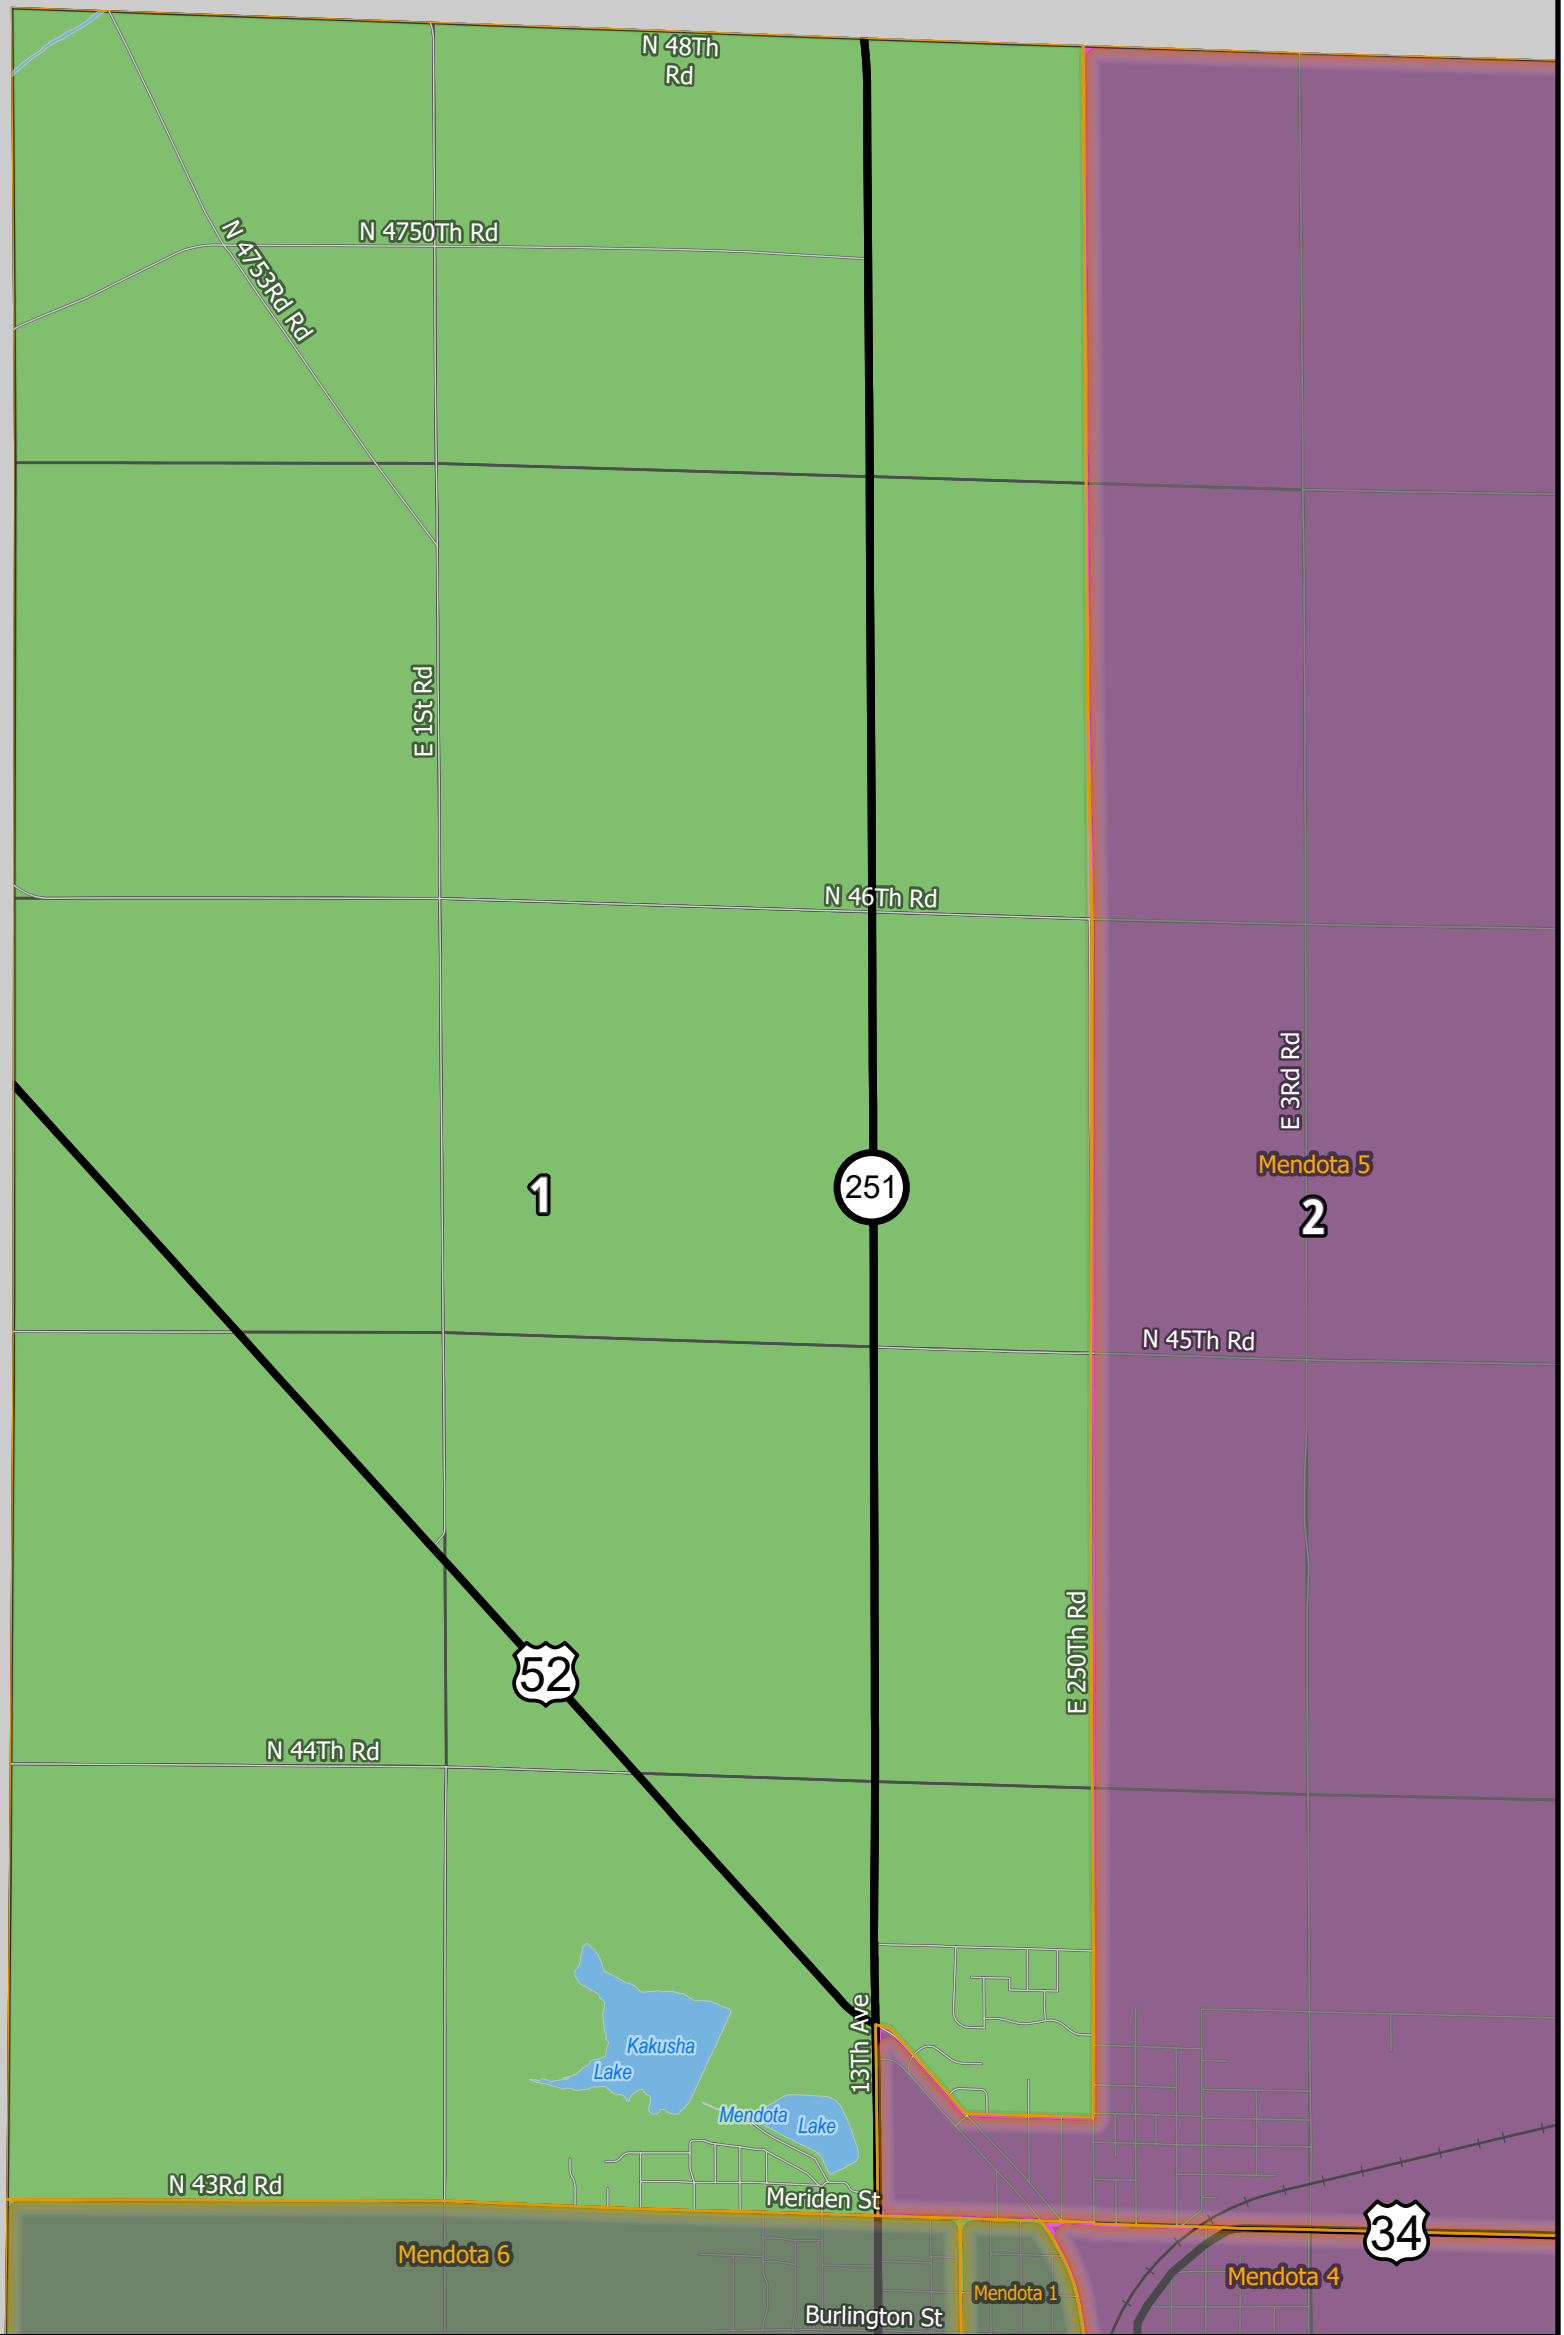

MENDOTA 7 PRECINCT