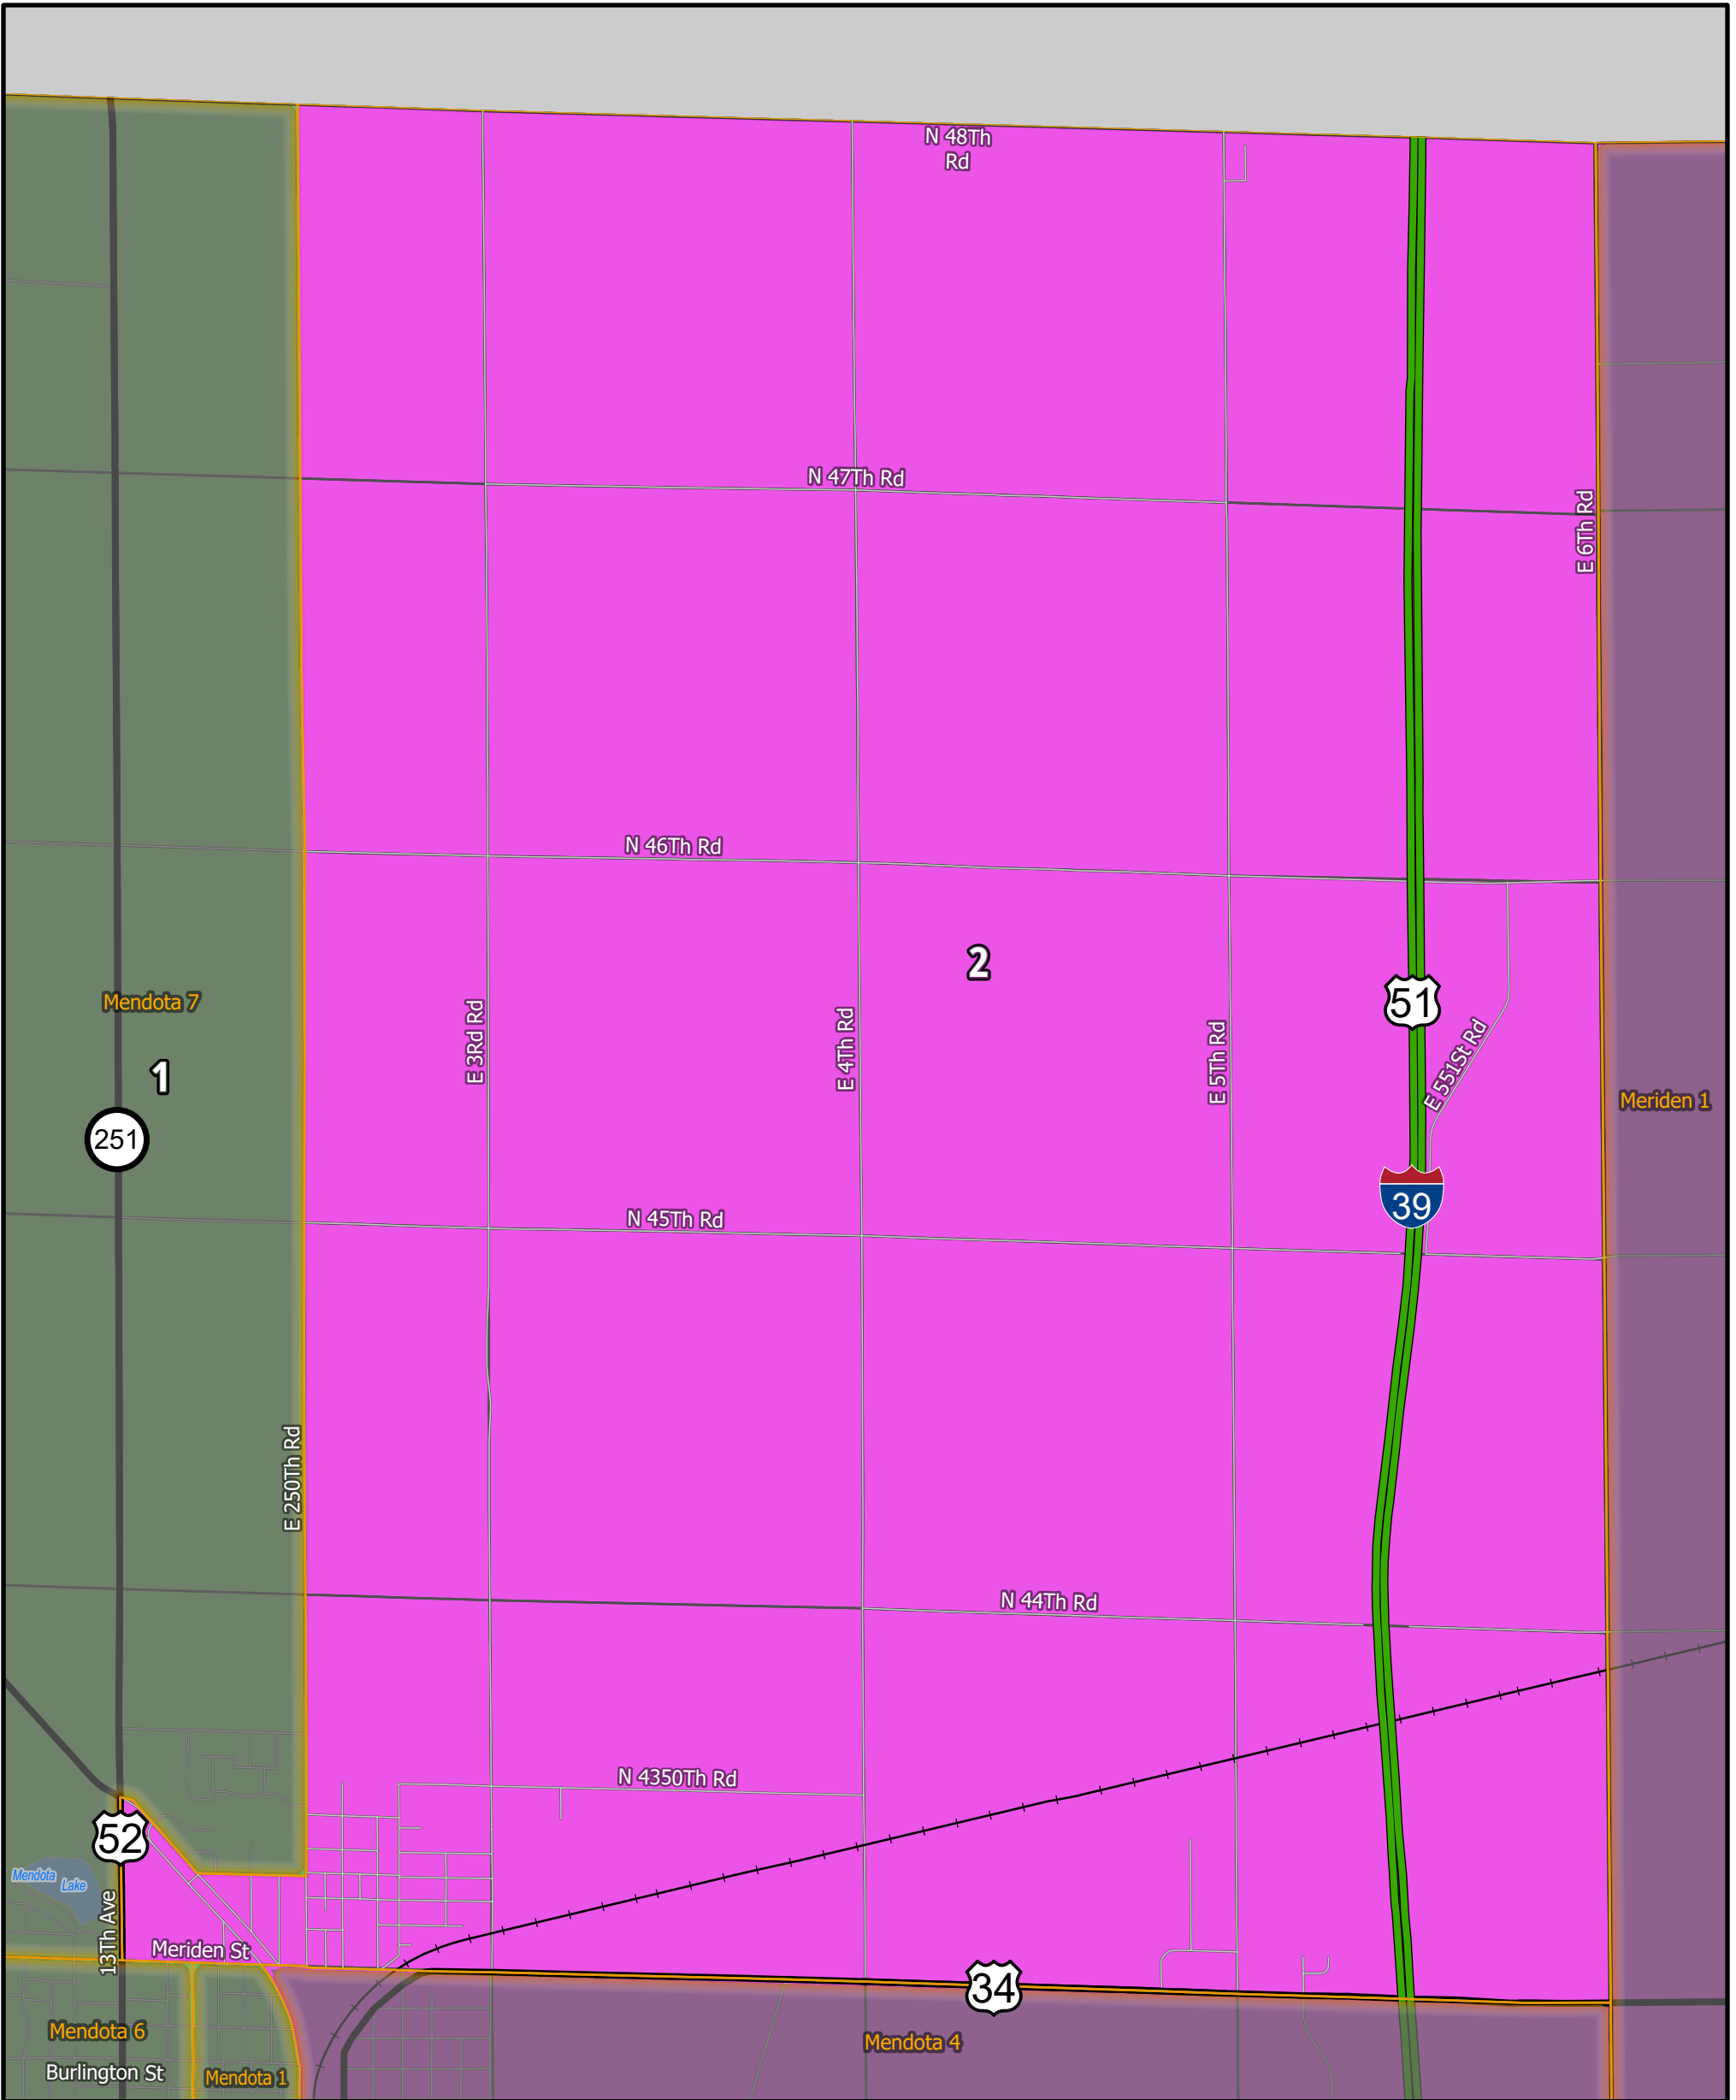

MENDOTA 1 PRECINCT

Legend

-  Precincts
-  Political Townships
-  Sections

County Board District

-  1
-  2

Map Created December, 2021
 by Bruce Harris & Associates, Inc.
 21 N. River St.
 Batavia, Illinois

Sources: LaSalle County GIS
 United States Census Bureau
 Illinois Department of Transportation

MENDOTA 2 PRECINCT

Legend

- Precincts
- Water
- Political Townships
- Sections

County Board District

- 1
- 2
- 9

Map Created December, 2021
 by Bruce Harris & Associates, Inc.
 21 N. River St.
 Batavia, Illinois

Sources: LaSalle County GIS
 United States Census Bureau
 Illinois Department of Transportation

MENDOTA 3 PRECINCT

Legend

- Precincts
- Political Townships
- Sections

County Board District

- 1
- 2
- 9

Map Created December, 2021
 by Bruce Harris & Associates, Inc.
 21 N. River St.
 Batavia, Illinois

Sources: LaSalle County GIS
 United States Census Bureau
 Illinois Department of Transportation

MENDOTA 5 PRECINCT

Legend

- Precincts
- Water
- Political Townships
- Sections

County Board District

- 1
- 2

Map Created December, 2021
 by Bruce Harris & Associates, Inc.
 21 N. River St.
 Batavia, Illinois